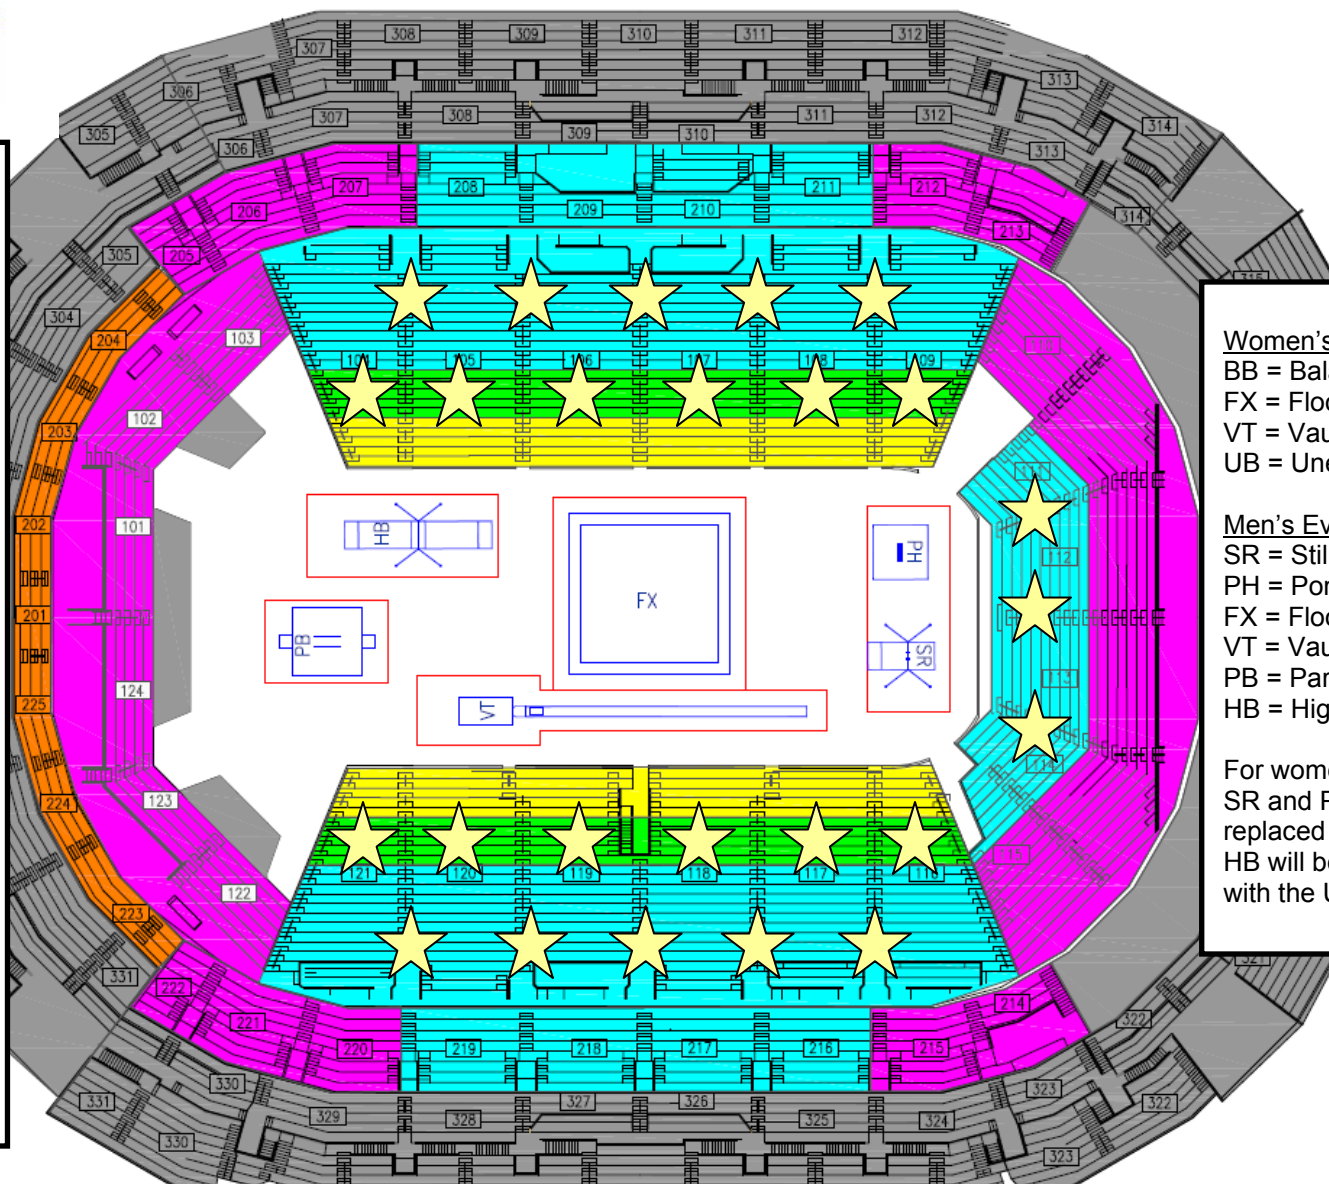

Price Level Seating Map

All-Session ticket packages are now on sale to the public:

- PL 1 - \$350
- PL 2 - \$250
- PL 3 - \$175
- PL 4 - \$130
- PL 5 - \$95

Tickets are available through the American Airlines Center box office, Ticketmaster outlets, online via www.ticketmaster.com, and by phone at 800.745.3000.

Women's Events

- BB = Balance Beam
- FX = Floor Exercise
- VT = Vault Table
- UB = Uneven Bars

Men's Events

- SR = Still Rings
- PH = Pommel Horse
- FX = Floor Exercise
- VT = Vault Table
- PB = Parallel Bars
- HB = High Bar

For women's events SR and PH will be replaced with BB. HB will be replaced with the UB.